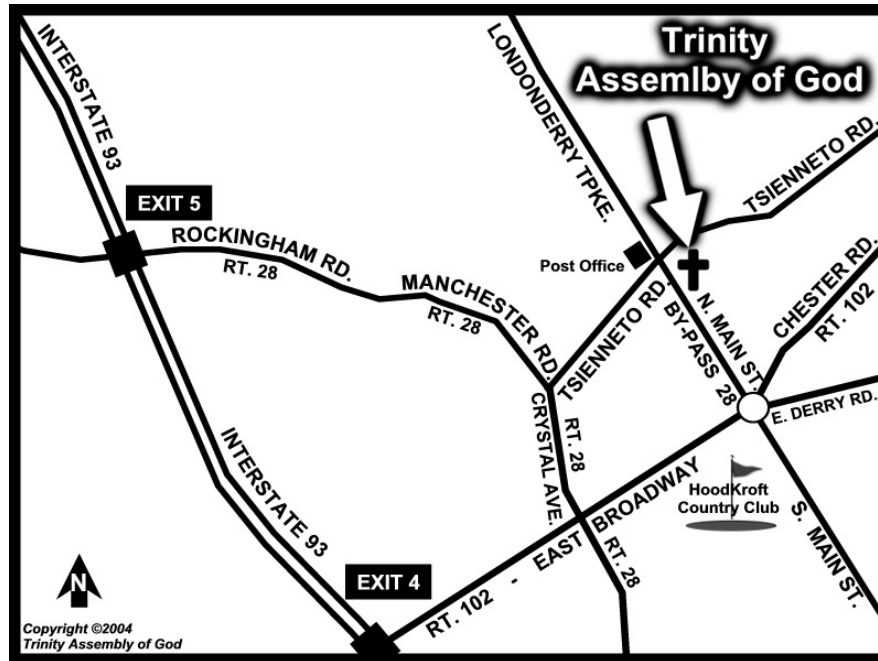

# Directions to Trinity Assembly of God

## From Points North

- From 93 headed South take exit 4 (Rt. 102 Derry/Londonderry)
- At the end of exit ramp take a left onto Rt. 102.
- Go through 3 sets of lights
- After third set of lights follow for approx. 1 mile through downtown (Hoodkroft Golf Course will be on right)
- When you come to a rotary (circle) go around the circle and take the 4th exit off. (make almost a complete circle) This will Be By-Pass 28 North.
- Go straight up the hill.
- You will go past Pinkerton Academy which will be on the left hand side.
- As you clear the line of trees that are on your right you will begin to see the church buildings.
- The entrance to our parking lot will be on the right before the intersection. (across from Betley Chevrolet)
- The offices and Sonshine Pre-school and Daycare are located in the building with the steeple. (the TAG building)

## From Points South

- From 93 headed North take exit 4 (Rt. 102 Derry/Londonderry)
- At the end of exit ramp take a right onto Rt. 102.
- Go through 3 sets of lights
- After third set of lights follow for approx. 1 mile through downtown (Hoodkroft Golf Course will be on right)
- When you come to a rotary (circle) go around the circle and take the 4th exit off. (make almost a complete circle) This will Be By-Pass 28 North.
- Go straight up the hill.
- You will go past Pinkerton Academy which will be on the left hand side.
- As you clear the line of trees that are on your right you will begin to see the church buildings.
- The entrance to our parking lot will be on the right before the intersection. (across from Betley Chevrolet)
- The offices and Sonshine Pre-school and Daycare are located in the building with the steeple. (the TAG building)